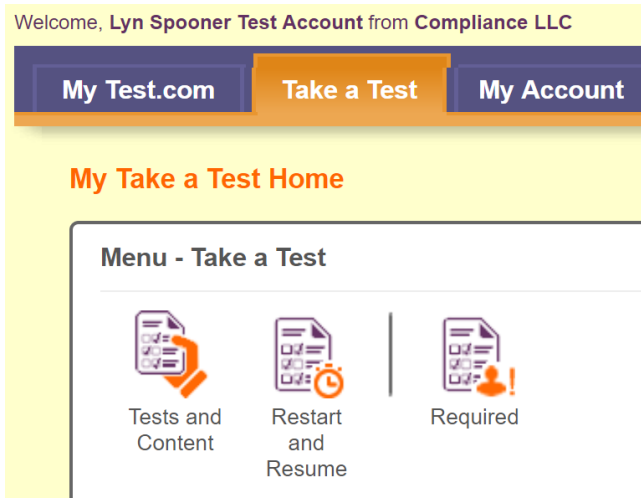

Sign In

Please sign in.

Please sign in, using your username and password (and account information, if you are asked for that).

Basel iii Compliance Professionals Association (BiiiCPA)
www.basel-iii-association.com

Step 4. You will see the message: “Welcome, Your Name”.

Step 5. Please choose “Take a test”.

Step 6. Please choose “Tests and Content” to have access to the exam.

Test

You have chosen to take the following test.