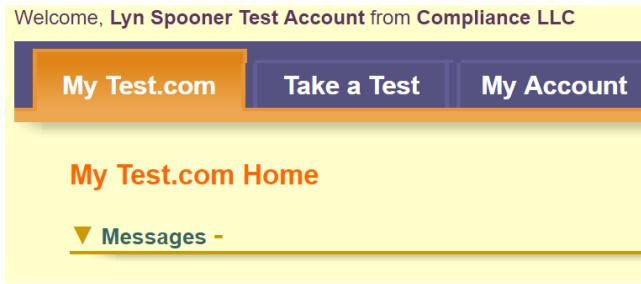

Step 4. You will see the message: “Welcome, Your Name”.

Step 5. Please choose “Take a test”.